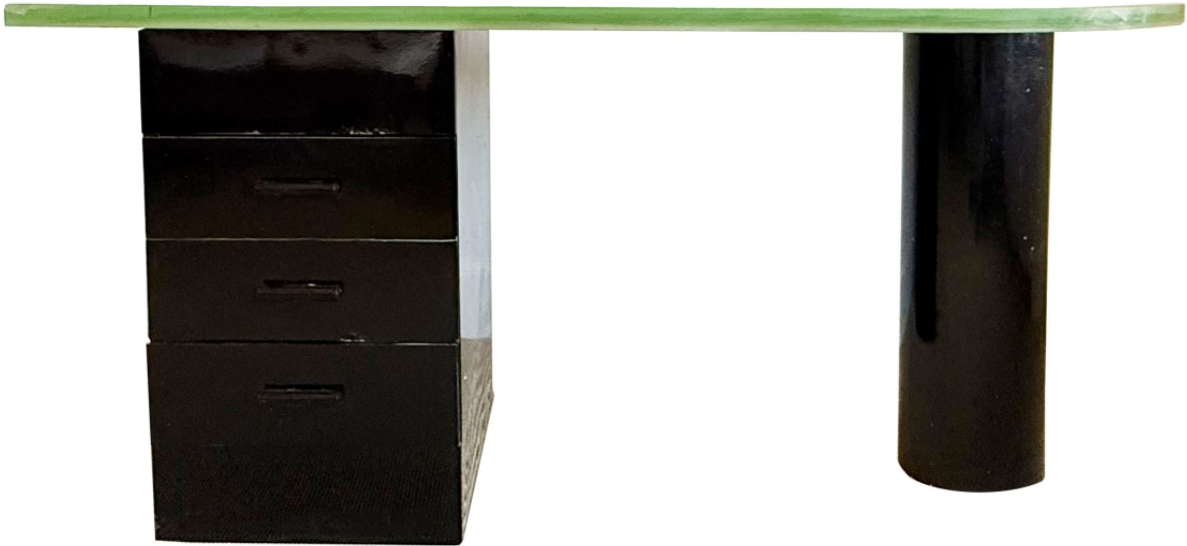

APPEL

BRUNO WEIL DESK FOR THONET

Germany - France, c.1930

Saint Gobain glass top, black enameled metal base with red enameled interior drawers

58.5" x 27.5" x 29"H

EA4694