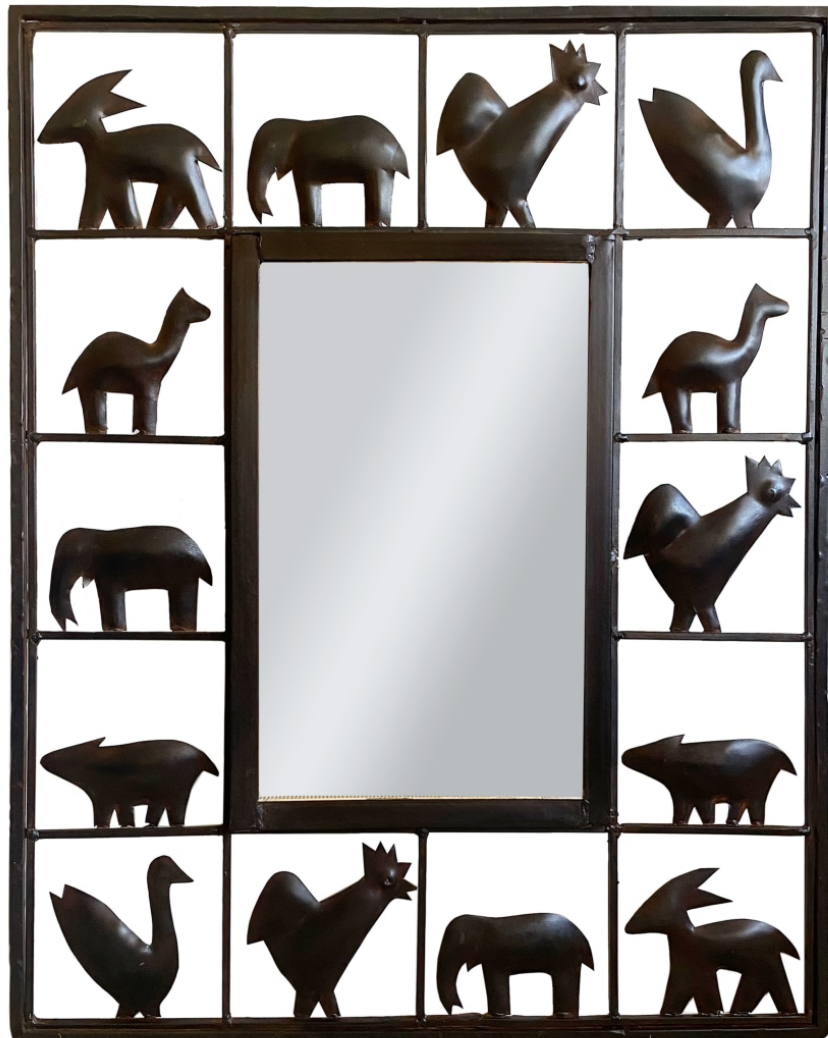

APPEL

CAST IRON MIRROR WITH ANIMAL MOTIF
France, c.1950

cast iron
24.5" x 31" x .5"

EA4683