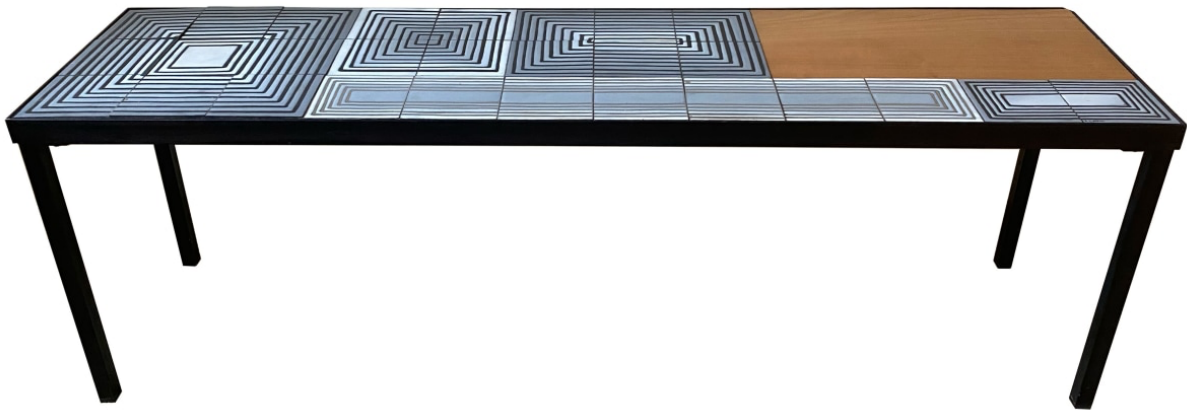

# APPEL

ROGER CAPRON COFFEE TABLE

France, c.1950

ceramic, steel

47" x 12" x 16"

EA4631