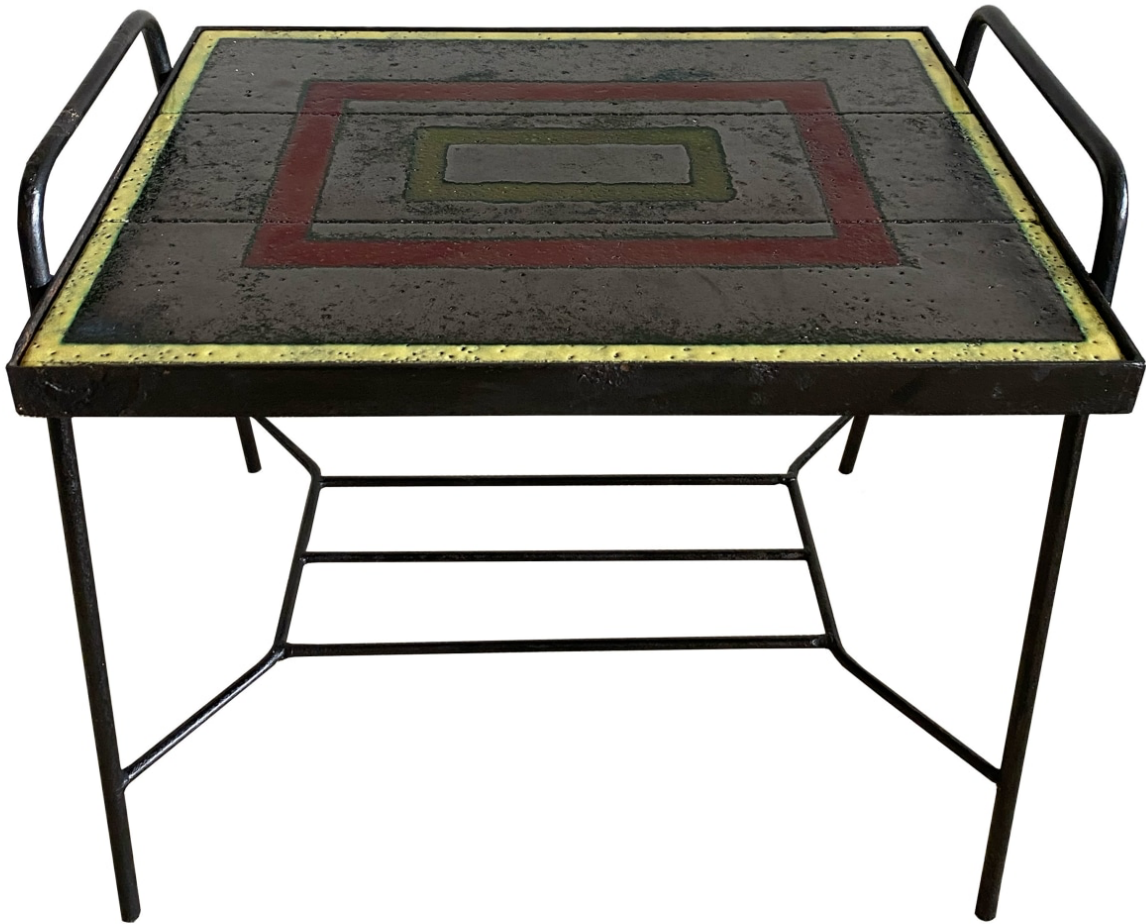

APPEL

ADNET LAVA STONE TABLE

France, c.1950

lava stone, iron

21" x 15" x 17.5" (table height) x 19" (handle height)

EA4579

ERIC APPEL LLC 306 EAST 61ST STREET, NEW YORK, NY 10065 T. 212-605-9960

GALLERY@ERICAPPEL.COM