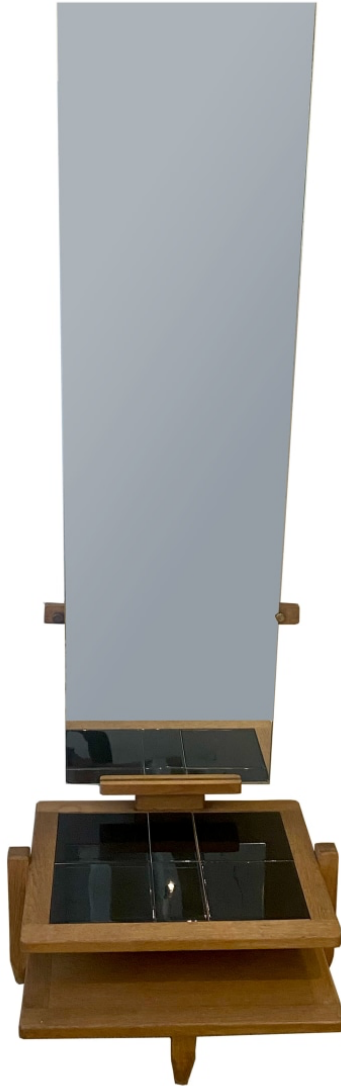

APPEL

GUILLERME ET CHAMBRON STANDING MIRROR

France, 1960s

two-tiered base, oak, ceramic tile

18" x 17" x 63"

EA4563

ERIC APPEL LLC 306 EAST 61ST STREET, NEW YORK, NY 10065 T. 212-605-9960

GALLERY@ERICAPPEL.COM