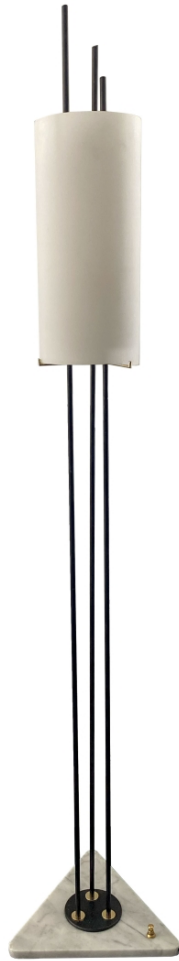

APPEL

STILNOVO FLOOR LAMP

Italy c 1950

glass, metal

72" x 12 diameter (base)

EA4495

\$12,000

ERIC APPEL LLC 306 EAST 61ST STREET, NEW YORK, NY 10065 T. 212-605-9960